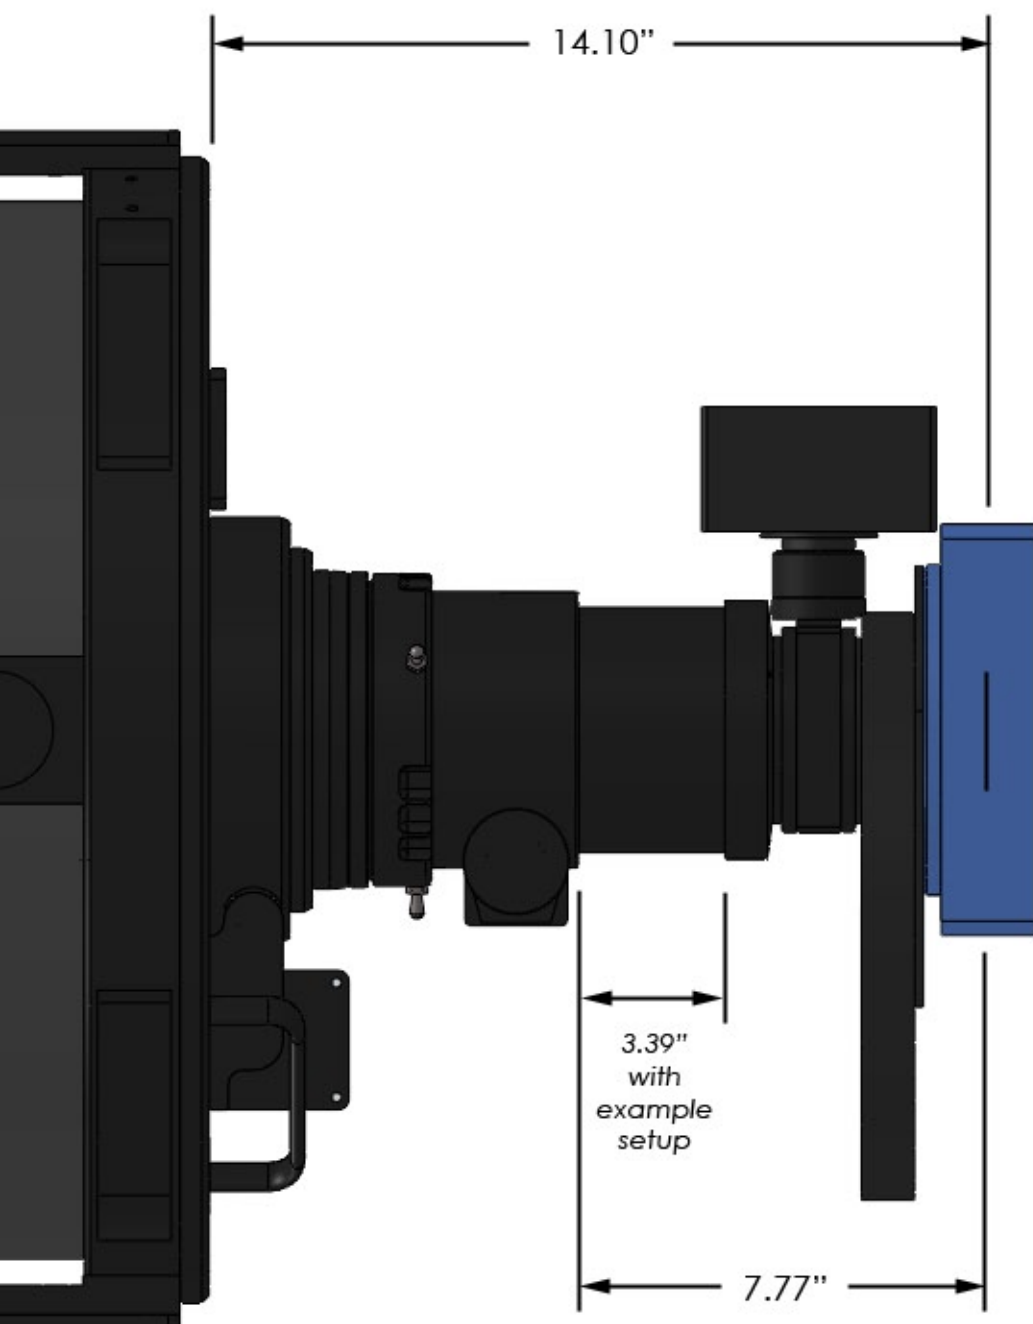

## Hyperion 16" Backfocus Diagram

### Example Setup

Total Available Backfocus = 7.77"

Focuser End Cap = 0.82"

Astrodon MonsterMOAG = 1.50"

Apogee FW50 Filter Wheel = 1.06"

Apogee U16M CCD Camera = 1.00"

Remaining Drawtube Length = 3.39"