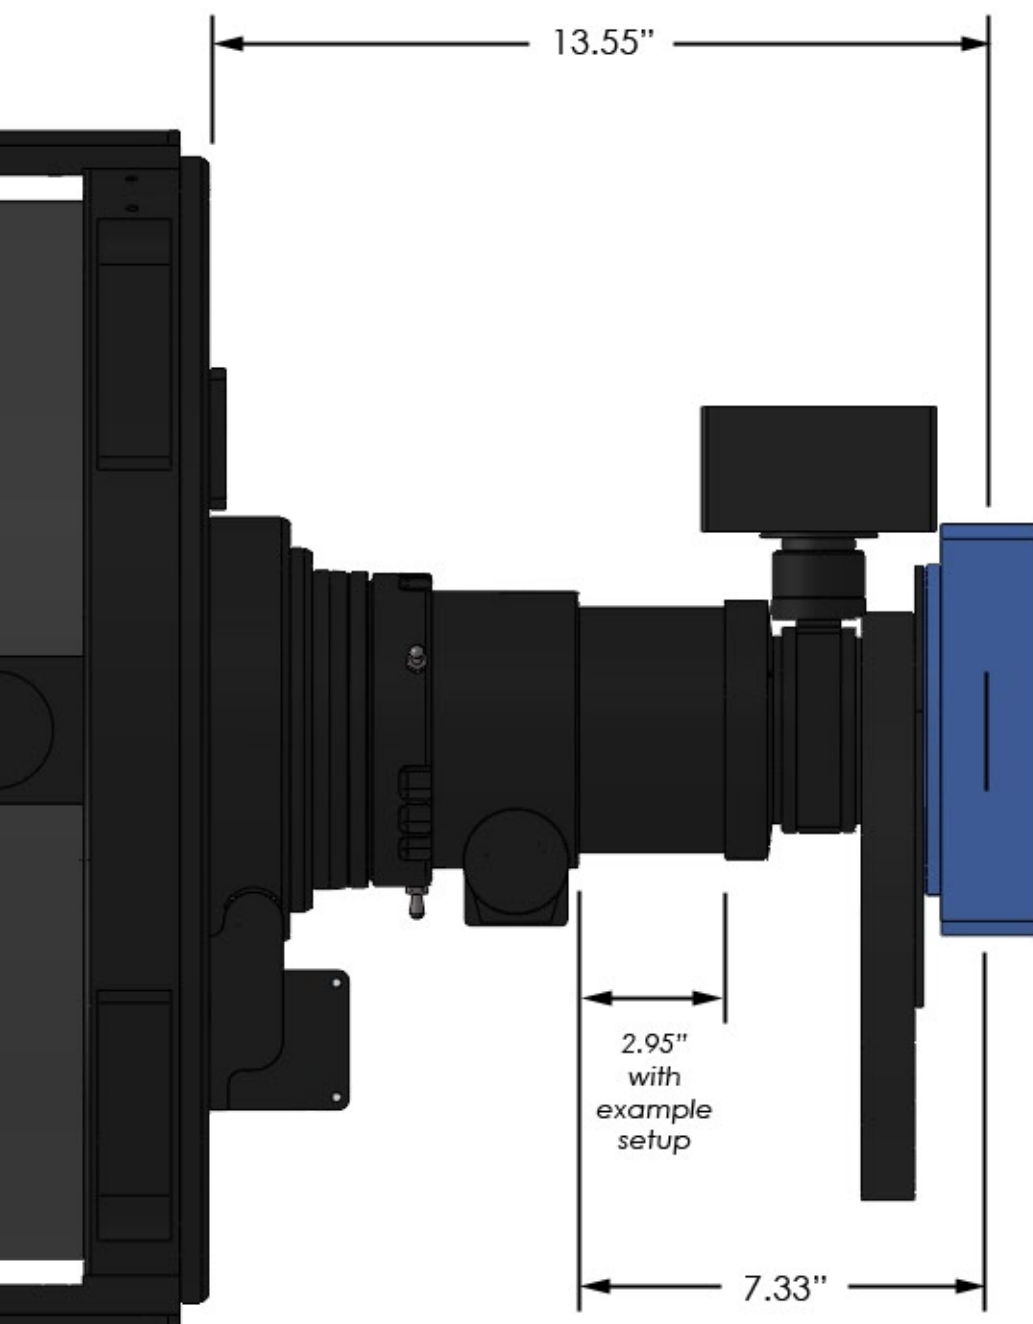

## Hyperion 12.5" Backfocus Diagram

### Example Setup

Total Available Backfocus = 7.33"

Focuser End Cap = 0.82"

Astrodon MonsterMOAG = 1.50"

Apogee FW50 Filter Wheel = 1.06"

Apogee U16M CCD Camera = 1.00"

Remaining Drawtube Length = 2.95"